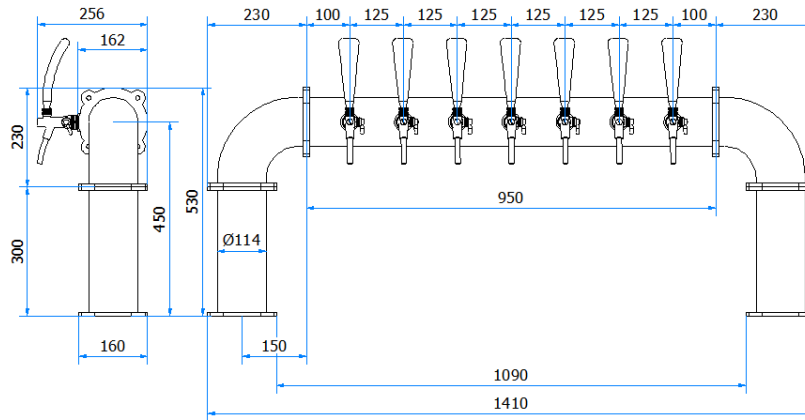

Articolo Part number	Descrizione Description	dim	dim	Listino Price
06000402	COLONNA BRIDGE 2P DB14/TOWER BRIDGE 2P BM14	dim	L=785mm	
06000403	COLONNA BRIDGE 3P DB14/TOWER BRIDGE 3P BM14	dim	L=910mm	
06000404	COLONNA BRIDGE 4P DB14/TOWER BRIDGE 4P BM14	dim	L=1035mm	
06000405	COLONNA BRIDGE 5P DB14/TOWER BRIDGE5P BM14	dim	L=1150mm	
06000406	COLONNA BRIDGE 6P DB14/TOWER BRIDGE6P BM14	dim	L=1285mm	
06000407	COLONNA BRIDGE 7P DB14/TOWER BRIDGE 7P BM14	dim	L=1410mm	

altro tipo di finitura disponibile su richiesta, tempi di consegna da concordare/ other type of finishing only on request, delivery times to be agreed

* = pronta consegna 15gg DO /ready for delivery 15gg DO - # = materiale non a stock 30gg DO data ordine/ material not in stock 30 days DO order date