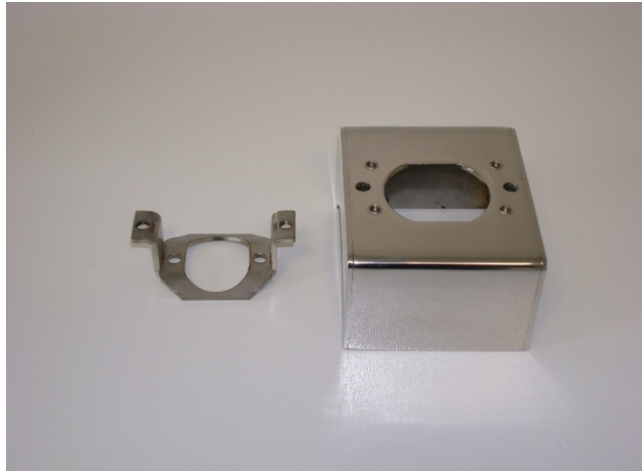

COLONNA / TOWER TEE REVERSE

CODICE/PART NUMBER:
06000229

KIT POSTMIX PER COLONNA
TEE REVERSE

N.B. MAX 2 KIT PER COLONNA
PLEASE NOTE THAT TOWER
TWO MAX KIT