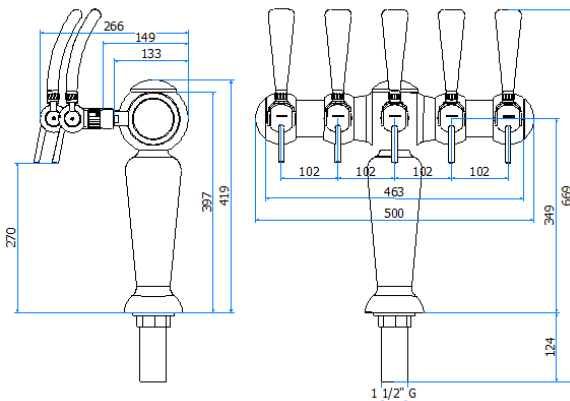

COLONNA / TOWER BRUGGE

DATI TECNICI / TECHNICAL DATA	
VERSIONE / VERSION	BIRRA VINO PRE-MIX / BEER WINE PRE-MIX
VIE / PRODUCTS	3/5P SENZA RUBINETTO/WITHOUT TAP
FINITURA / FINISH	CROMATA / CHROME
CORPO/BODY	OTTONE/BRASS
TUBO PRODOTTO / PRODUCT LINE	LUPULUS 3/8
RICIRCOLO / RECIRCULATION	MDP 3/8
DIMENSIONI / DIMENSIONS	L500xP146xH448
PESO / WEIGHT	-Kg
DIMENSIONI IMBALLO / PACKAGE DIMENSIONING	L-xP-xH-
PESO LORDO/ GROSS WEIGHT	-
FISSAGGIO / FIXING	CANOTTO 1 ½ G / PLASTIC SHAFT 1 ½ G
BOCCOLA RUB. / TAP FITTING	5/8 or 1/2
ILLUMINAZIONE/ILLUMINATION	OPZIONALE/OPTIONAL

Articolo Part number	Descrizione Description	dim	392mm	Listino Price
6000006	COLONNA BRUGGE 3P DB06 / TOWER BRUGGE 3P BM06	dim	392mm	
6000007	COLONNA BRUGGE 5P DB06 / TOWER BRUGGE 5P BM06	dim	500mm	

altro tipo di finitura disponibile su richiesta, tempi di consegna da concordare/ other type of finishing only on request, delivery times to be agreed

* = pronta consegna 15gg DO / ready for delivery 15gg DO - # = materiale non a stock 30gg DO data ordine/ material not in stock 30 days DO order date