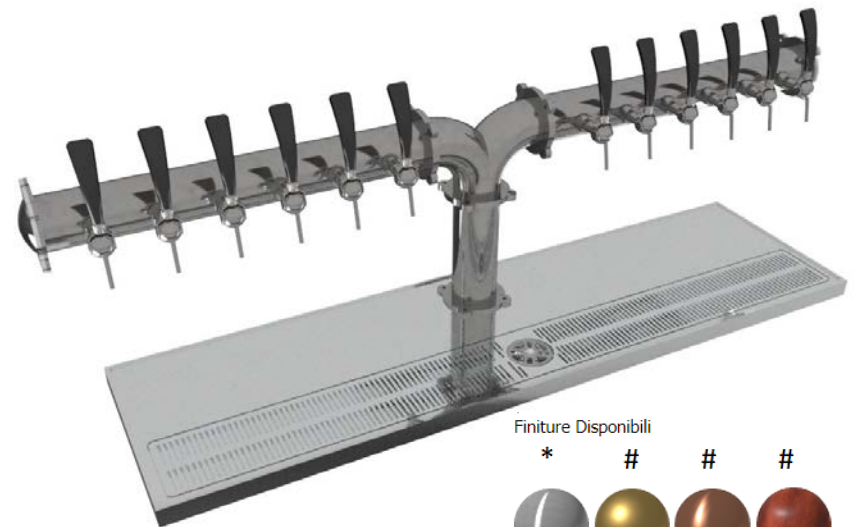

COLONNA / TOWER BRIDGE Y

DATI TECNICI / TECHNICAL DATA

VERSIONE / VERSION	BIRRA VINO PRE-MIX / BEER WINE PRE-MIX
VIE / PRODUCTS	12P SENZA RUBINETTO/WITHOUT TAP
FINITURA / FINISH	INOX LUCIDO / POLISHED STAINLESS STEEL
CORPO/BODY	ACCIAIO INOX / STAINLESS STEEL
TUBO PRODOTTO / PRODUCT LINE	LUPULUS 5,4 x 8mm – 6,7 x 9,5 mm
RICIRCOLO / RECIRCULATION	MDP 5,4 x 8mm
DIMENSIONI / DIMENSIONS	L1510 P162 H530
PESO / WEIGHT	-
DIMENSIONI IMBALLO / PACKAGE DIMENSIONING	-
PESO LORDO/ GROSS WEIGHT	-
FISSAGGIO / FIXING	KIT TIRANTI / KIT BOLTS - 06000214
BOCCOLA RUB. / TAP FITTING	5/8 or 1/2
ILLUMINAZIONE/ILLUMINATION	-

Finiture Disponibili